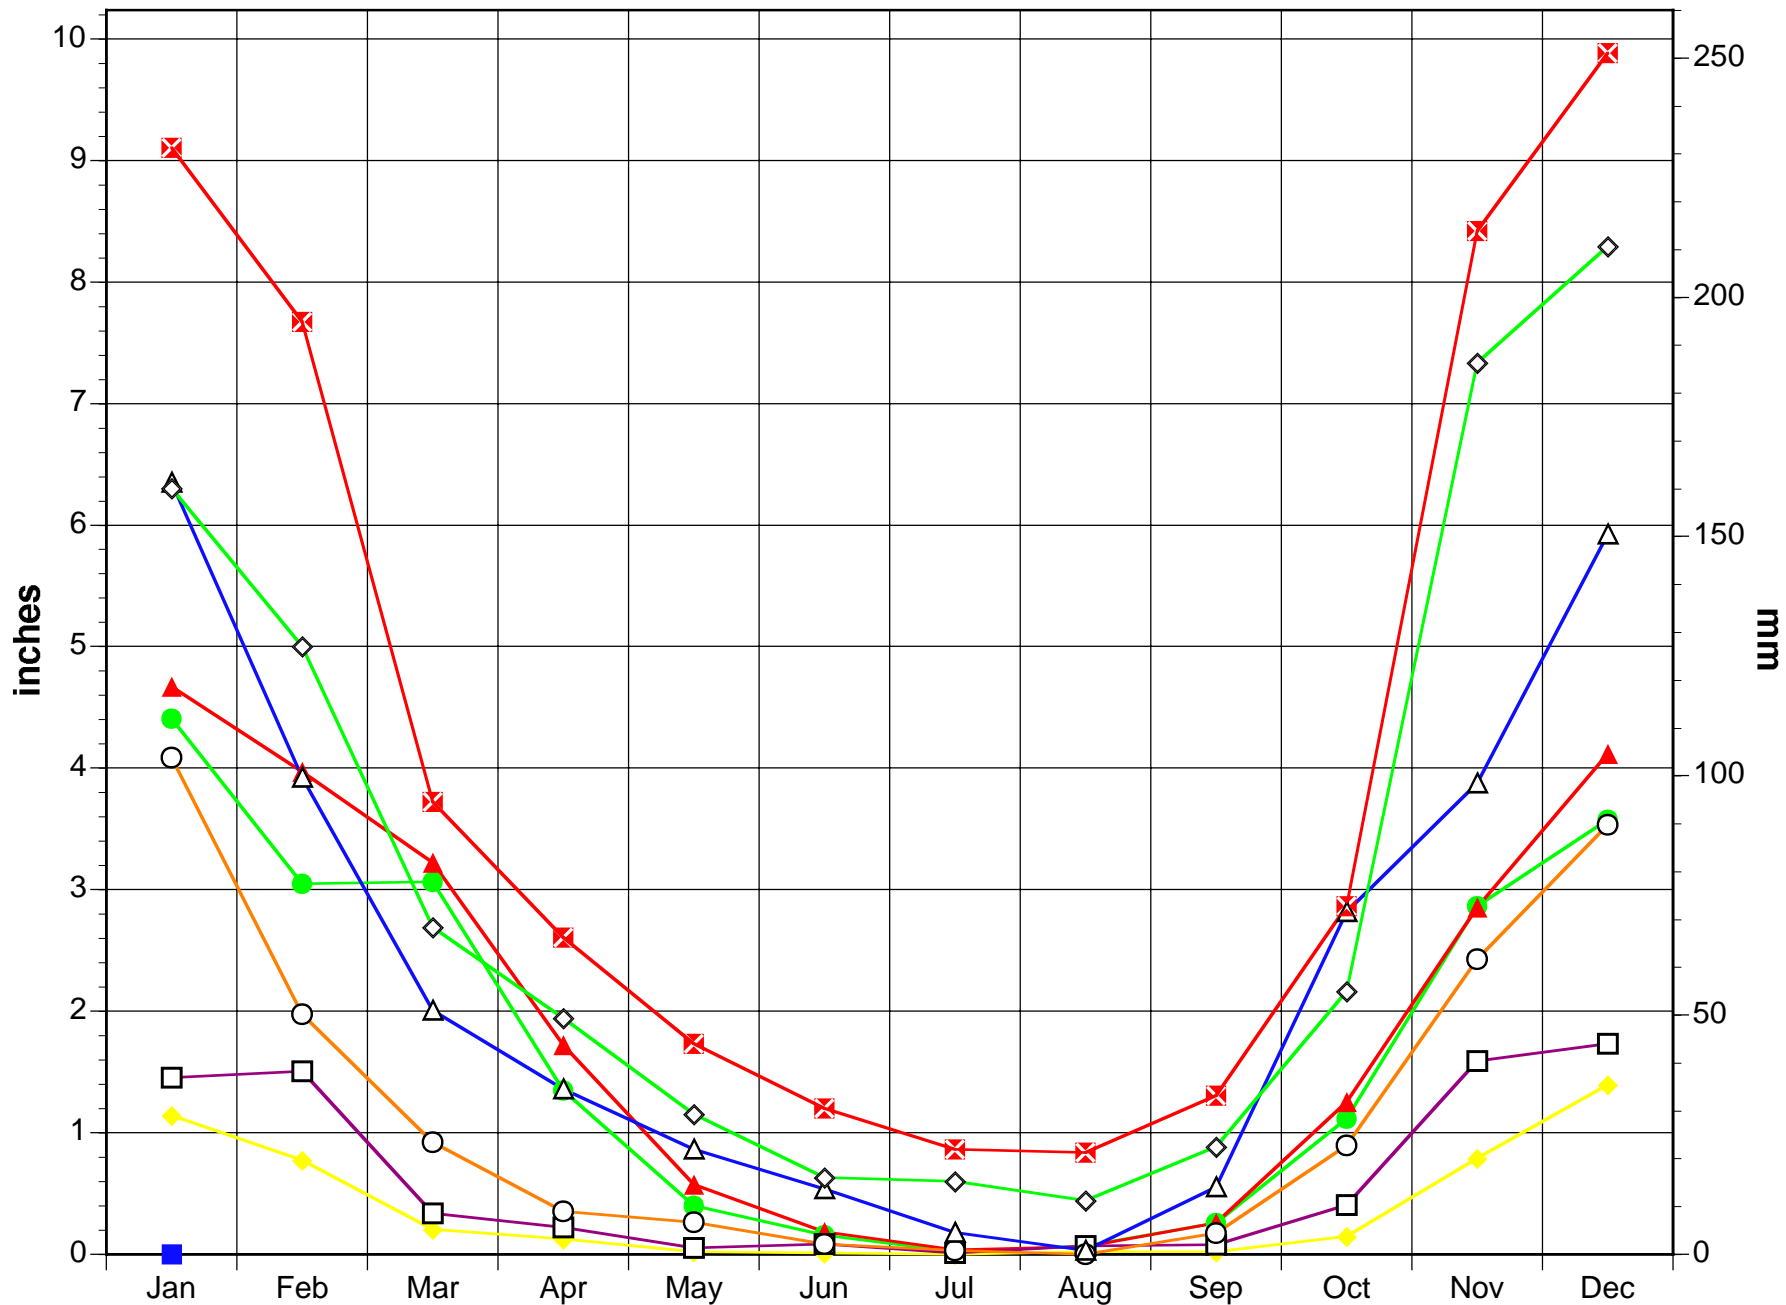

Average Monthly Rainfall

- San Francisco, California
- ▲— Berkeley, California
- ◆— La Serena, Chile
- Puerto Oscuro, Chile
- Valparaíso, Chile
- △— Curico, Chile
- ◇— Linares, Chile
- ⊠— Concepción, Chile