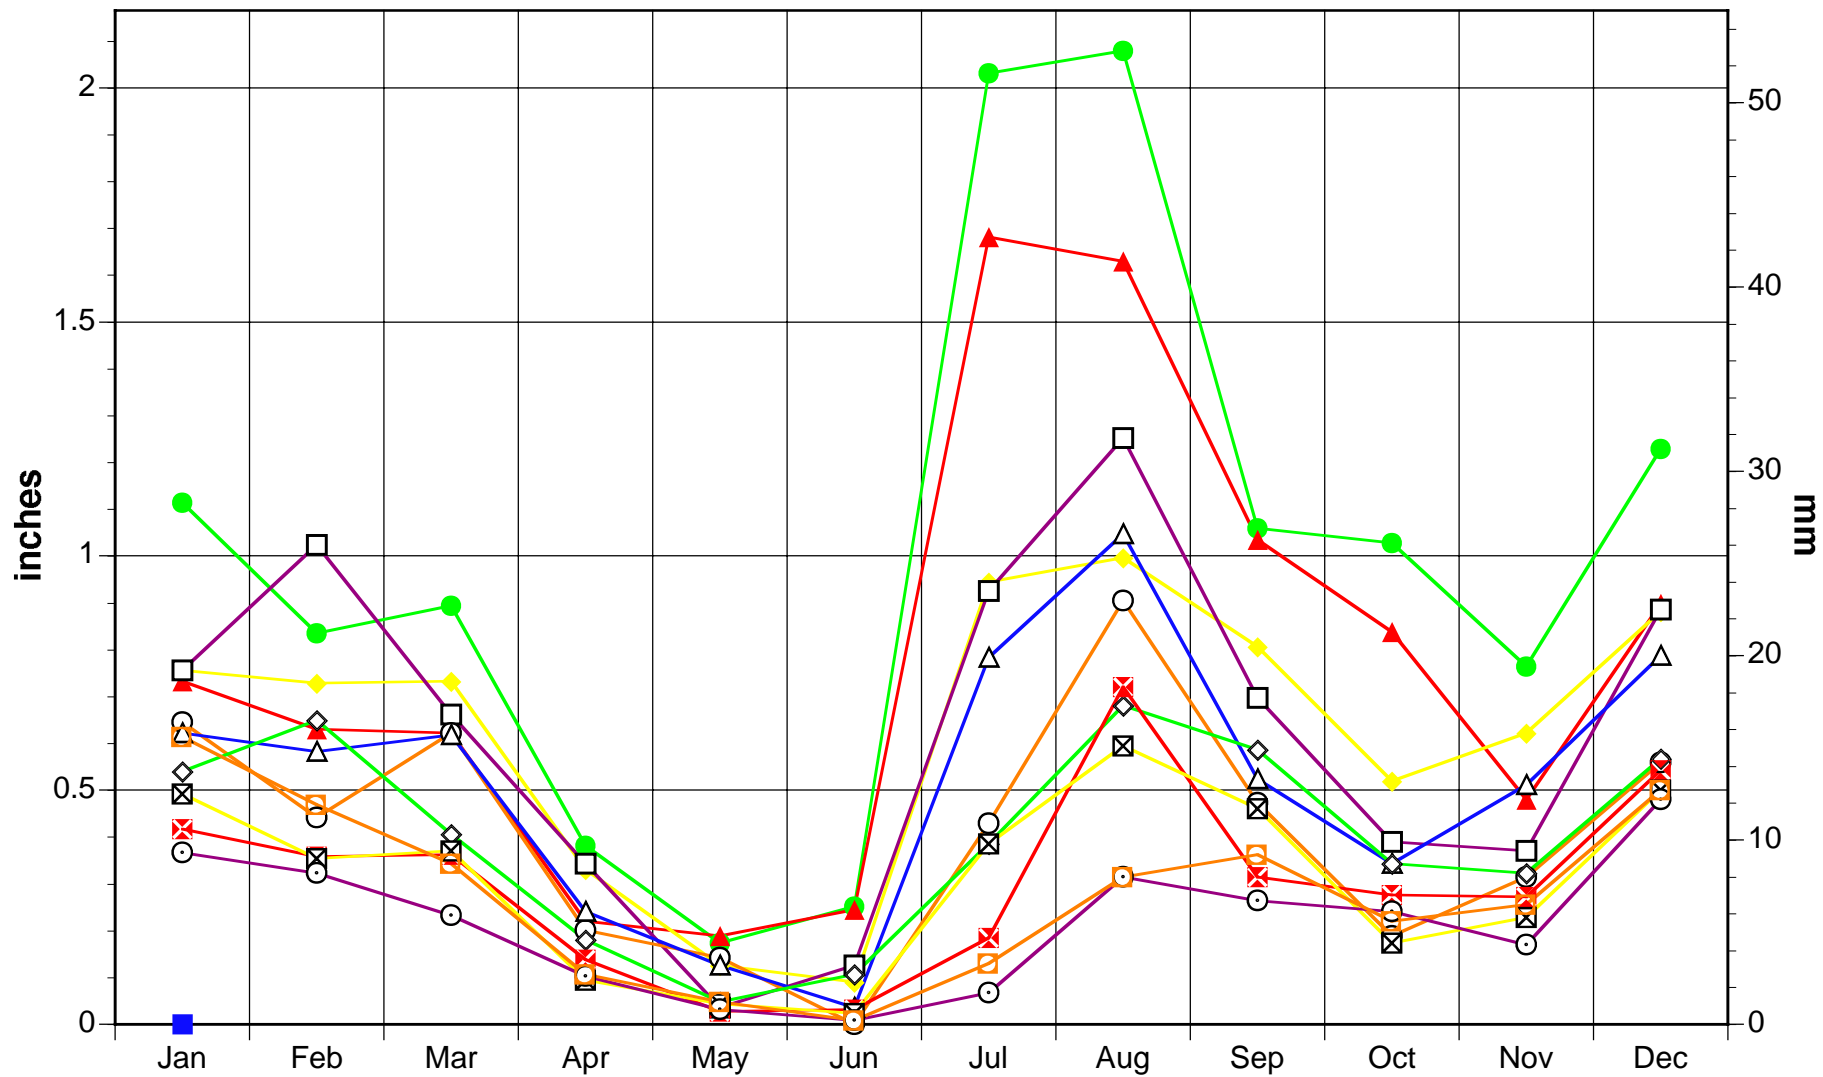

### Average Monthly Rainfall

-  Tucson
-  Safford
-  Phoenix
-  Salome
-  Tacna
-  Gila Bend
-  Quartzite
-  Blythe
-  Eagle Mountain
-  Brawley
-  Indio